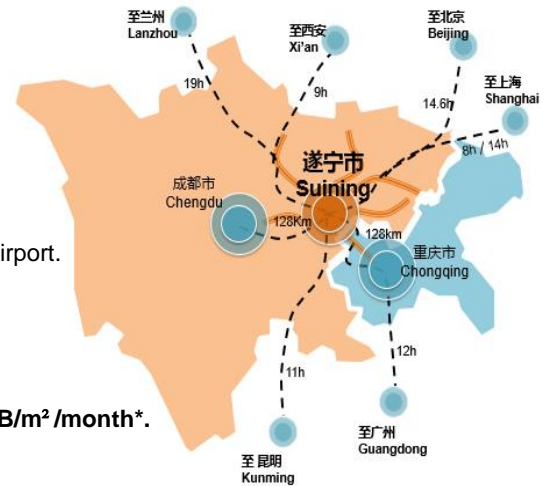

Suining Europe-America Industrial Park

Founded in 2017, located in the ETDZ (national level), Suining city, Sichuan Province, China, EAIP covers around 2 km² planning area, aiming to set up an international cooperation park operation model in western China. EAIP focuses on attracting four main industries: auto parts, high-end equipment, electronics and industrial services. At present, 17 companies already settled down in the park, including Fortune 500 Lear Corporation (US), Faytech (Germany), Zentner (Germany), etc.

Convenient Transportation

Suining is the third traffic hub in the Chengdu & Chongqing area.

- **128 km** expressways either to Chengdu or Chongqing.
- **50 minutes** by CRH or Metrolink service to Chengdu or Chongqing.
- **16 days** freight railway service to Europe (Duisburg, Germany).
- **1 h's** drive to Nanchong Airport, **2 h's** drive to Chengdu or Chongqing Airport.